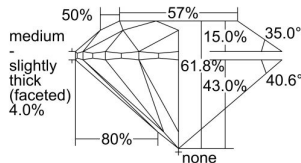

GIA®

FACSIMILE

GIA REPORT 5211028057

Verify this report at GIA.edu

GIA NATURAL DIAMOND DOSSIER®

July 06, 2020
GIA Report Number 5211028057
Shape and Cutting Style ..... Round Brilliant
Measurements ..... 5.09 - 5.12 x 3.16 mm

GRADING RESULTS

Carat Weight ..... 0.51 carat
Color Grade ..... J
Clarity Grade VS2
Cut Grade ..... Excellent

ADDITIONAL GRADING INFORMATION

Polish ..... Excellent
Symmetry ..... Excellent
Fluorescence ..... None
Clarity Characteristics ..... Crystal, Cloud
Inscription(s): GIA 5211028057

PROPORTIONS

Profile to actual proportions

GRADING SCALES

GIA COLOR SCALE	GIA CLARITY SCALE	GIA CUT SCALE	
D	FLAWLESS	EXCELLENT	
E	INTERNALLY FLAWLESS		
F		VVS₁	VERY GOOD
G	VVS₂		
H	VS₁	GOOD	
I	VS₂		
J	SI₁	FAIR	
K	SI₂		
L	I₁	POOR	
M			
N			
O	I₂		
P			
Q			
R	I₃		
S			
T			
U			
V			
W			
X			
Y			
Z